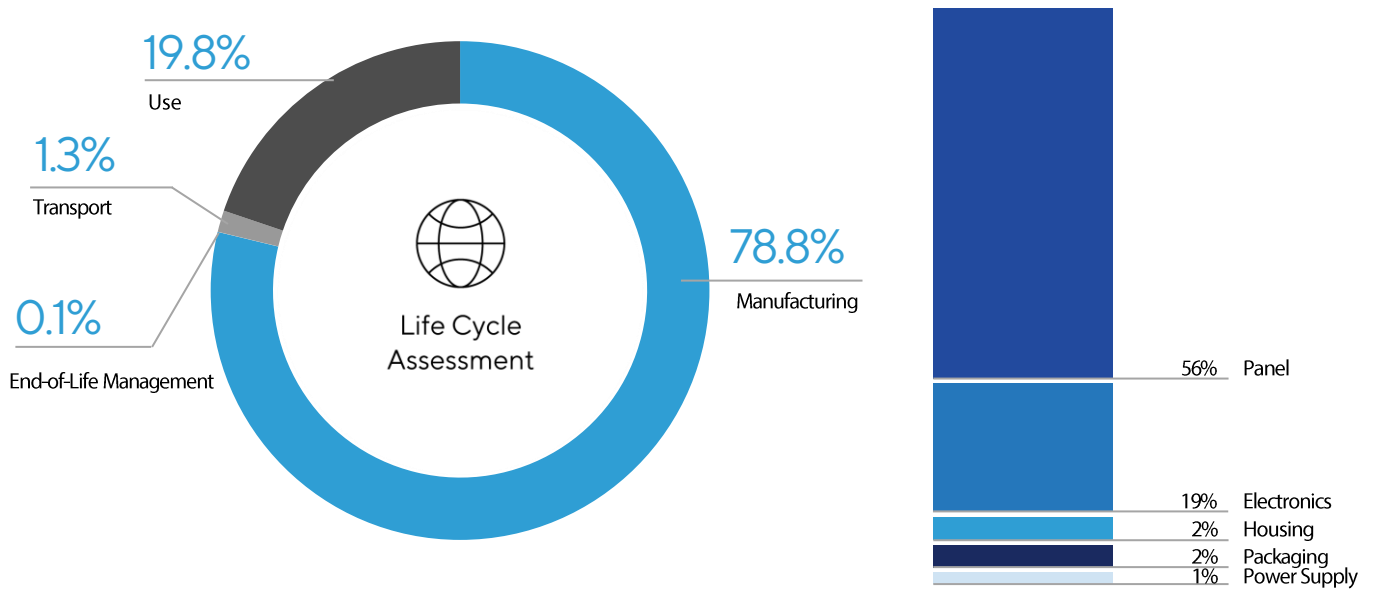

WHAT WE PRESENT

There are many variety factors including the device configuration influence the result of product carbon footprint. ASUS show the 5th and 95th percentile value and the means GHG result included standard deviation of carbon footprint estimate to reflect that uncertainty. For this product, the show the 5th and 95th percentile of carbon footprint estimate, 148 Kg CO₂e and 642 Kg CO₂e, and that estimate has a mean of 299 Kg CO₂e and standard deviation of 84 Kg CO₂e.

This product’s estimated carbon footprint by Lifecycle:

About the data

Methodology

Estimated emissions are calculated using PAIA Notebook Tool Version 1.4.0, copyright by the ICT Benchmarkgin collaboration including the Massachusetts Institute of Technology’s Material Systems Laboratory and partners. Results shownn here are subject to changed as the tool is updated.

Modular design:

90% materials and parts are easy to recycle and reuse in waste treatment plants

To see more
ASUS’ sustainability effort