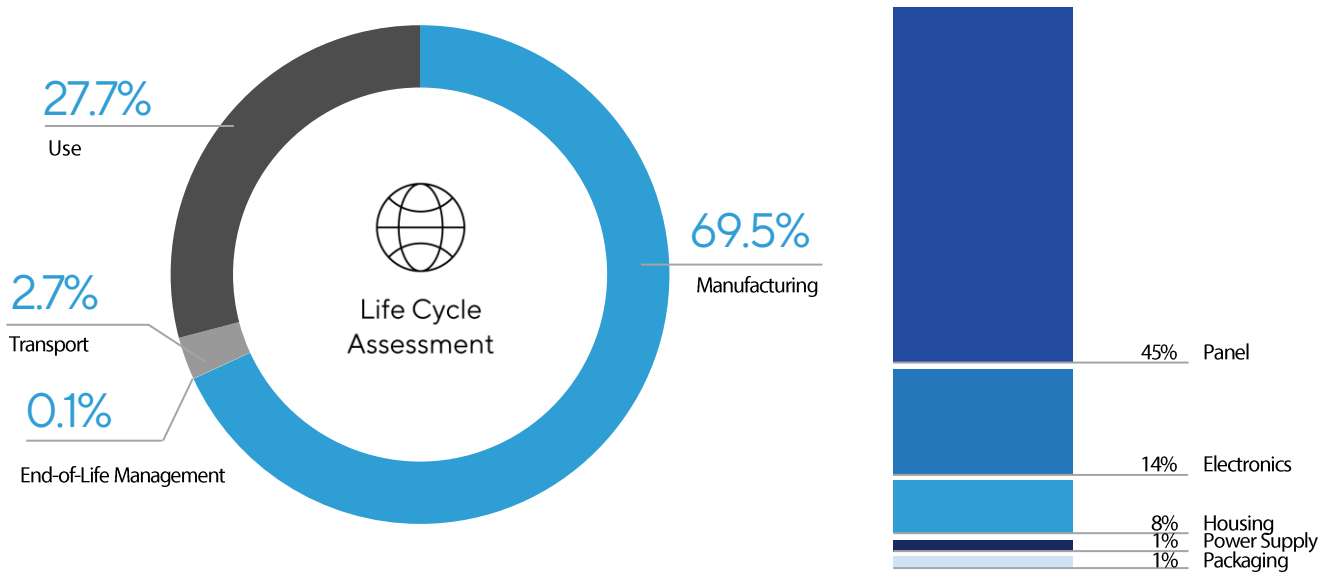

WHAT WE PRESENT

There are many variety factors including the device configuration influence the result of product carbon footprint. ASUS show the 5th and 95th percentile value and the means GHG result included standard deviation of carbon footprint estimate to reflect that uncertainty. For this product, the show the 5th and 95th percentile of carbon footprint estimate, 195 Kg CO₂e and 758 Kg CO₂e, and that estimate has a mean of 394 Kg CO₂e and standard deviation of 92 Kg CO₂e.

This product's estimated carbon footprint by Lifecycle:

About the data

Methodology

Estimated emissions are calculated using PAIA Notebook Tool Version 1.4.0, copyright by the ICT Benchmarking collaboration including the Massachusetts Institute of Technology's Material Systems Laboratory and partners. Results shown here are subject to change as the tool is updated.

Modular design:

90% materials and parts are easy to recycle and reuse in waste treatment plants

To see more
ASUS' sustainability effort