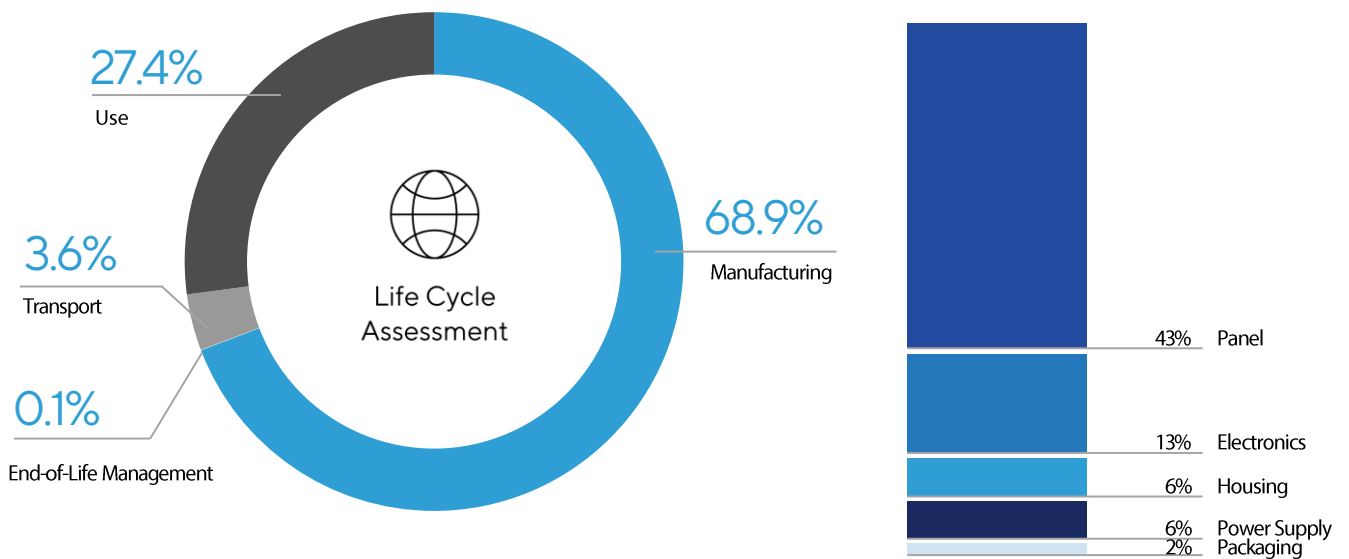

WHAT WE PRESENT

There are many variety factors including the device configuration influence the result of product carbon footprint. ASUS show the 5th and 95th percentile value and the means GHG result included standard deviation of carbon footprint estimate to reflect that uncertainty. For this product, the show the 5th and 95th percentile of carbon footprint estimate, 207 Kg CO₂e and 977 Kg CO₂e, and that estimate has a mean of 453 Kg CO₂e and standard deviation of 108 Kg CO₂e.

This product's estimated carbon footprint by Lifecycle:

About the data

Methodology

Estimated emissions are calculated using PAIA Notebook Tool Version 1.4.0, copyright by the ICT Benchmarking collaboration including the Massachusetts Institute of Technology's Material Systems Laboratory and partners. Results shown here are subject to change as the tool is updated.

Modular design:

90% materials and parts are easy to recycle and reuse in waste treatment plants

To see more
ASUS' sustainability effort