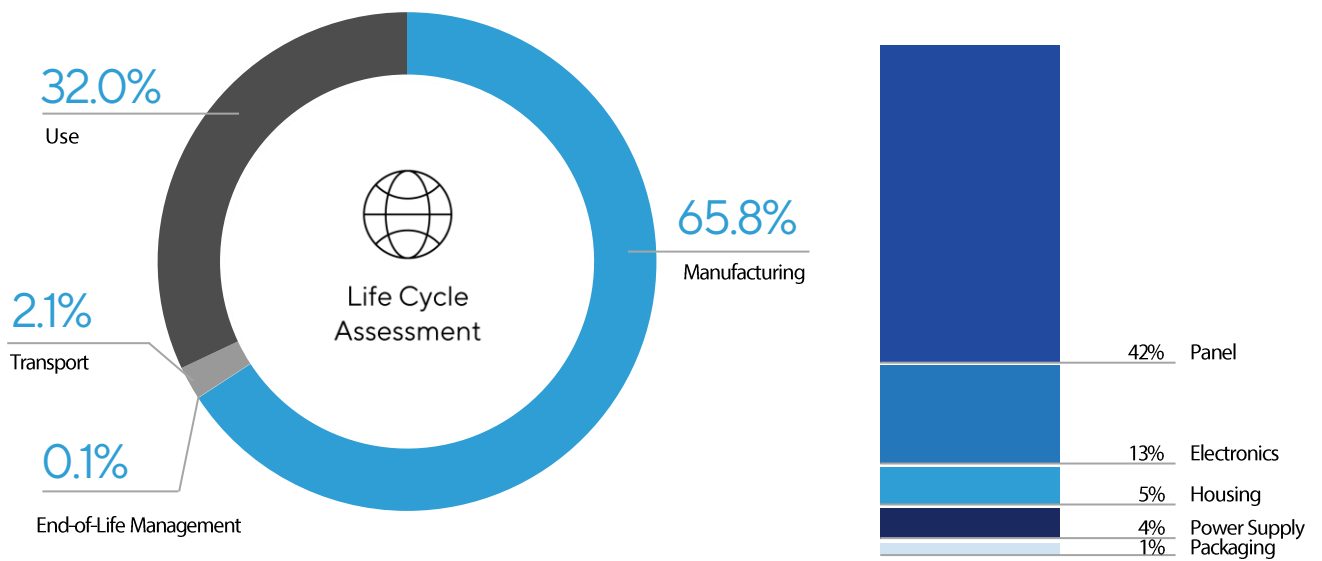

WHAT WE PRESENT

There are many variety factors including the device configuration influence the result of product carbon footprint. ASUS show the 5th and 95th percentile value and the means GHG result included standard deviation of carbon footprint estimate to reflect that uncertainty. For this product, the show the 5th and 95th percentile of carbon footprint estimate, 203 Kg CO₂e and 1133 Kg CO₂e, and that estimate has a mean of 498 Kg CO₂e and standard deviation of 138 Kg CO₂e.

This product's estimated carbon footprint by Lifecycle:

About the data

Methodology

Estimated emissions are calculated using PAIA Notebook Tool Version 1.4.0, copyright by the ICT Benchmarkgin collaboration including the Massachusetts Institute of Technology's Material Systems Laboratory and partners. Results shownn here are subject to changed as the tool is updated.

Modular design:

90% materials and parts are easy to recycle and reuse in waste treatment plants

To see more
ASUS' sustainability effort