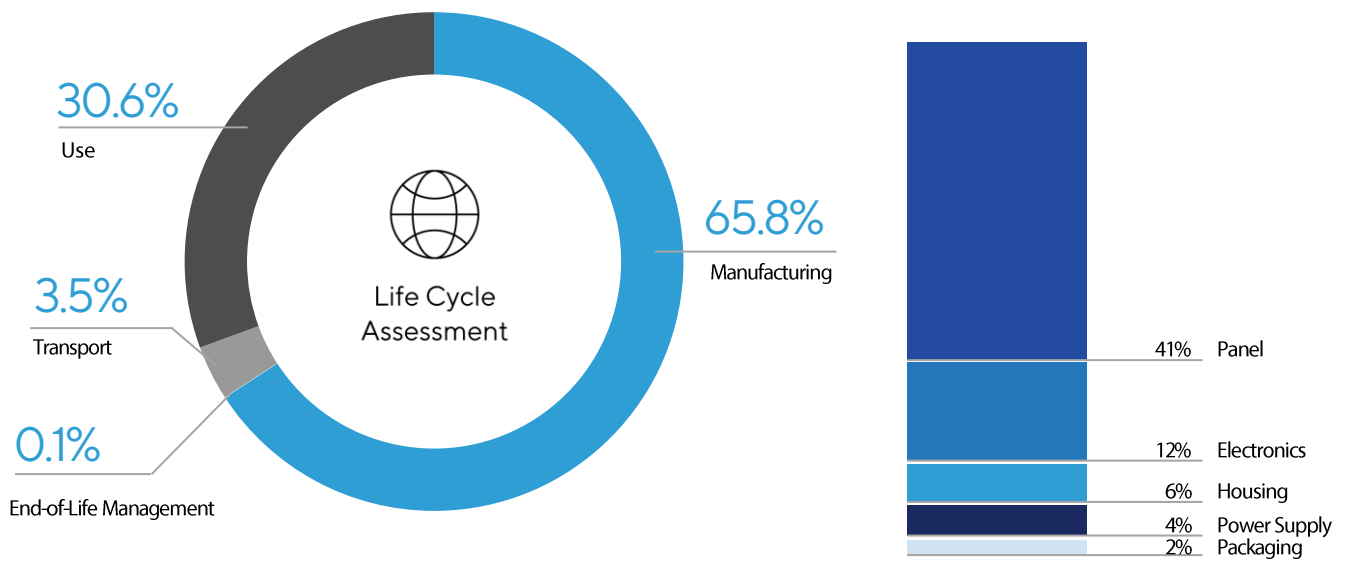

WHAT WE PRESENT

There are many variety factors including the device configuration influence the result of product carbon footprint. ASUS show the 5th and 95th percentile value and the means GHG result included standard deviation of carbon footprint estimate to reflect that uncertainty. For this product, the show the 5th and 95th percentile of carbon footprint estimate, 229 Kg CO₂e and 1055 Kg CO₂e, and that estimate has a mean of 515 Kg CO₂e and standard deviation of 129 Kg CO₂e.

This product's estimated carbon footprint by Lifecycle:

About the data

Methodology

Estimated emissions are calculated using PAIA Notebook Tool Version 1.4.0, copyright by the ICT Benchmarking collaboration including the Massachusetts Institute of Technology's Material Systems Laboratory and partners. Results shown here are subject to change as the tool is updated.

Modular design:

90% materials and parts are easy to recycle and reuse in waste treatment plants

To see more
ASUS' sustainability effort