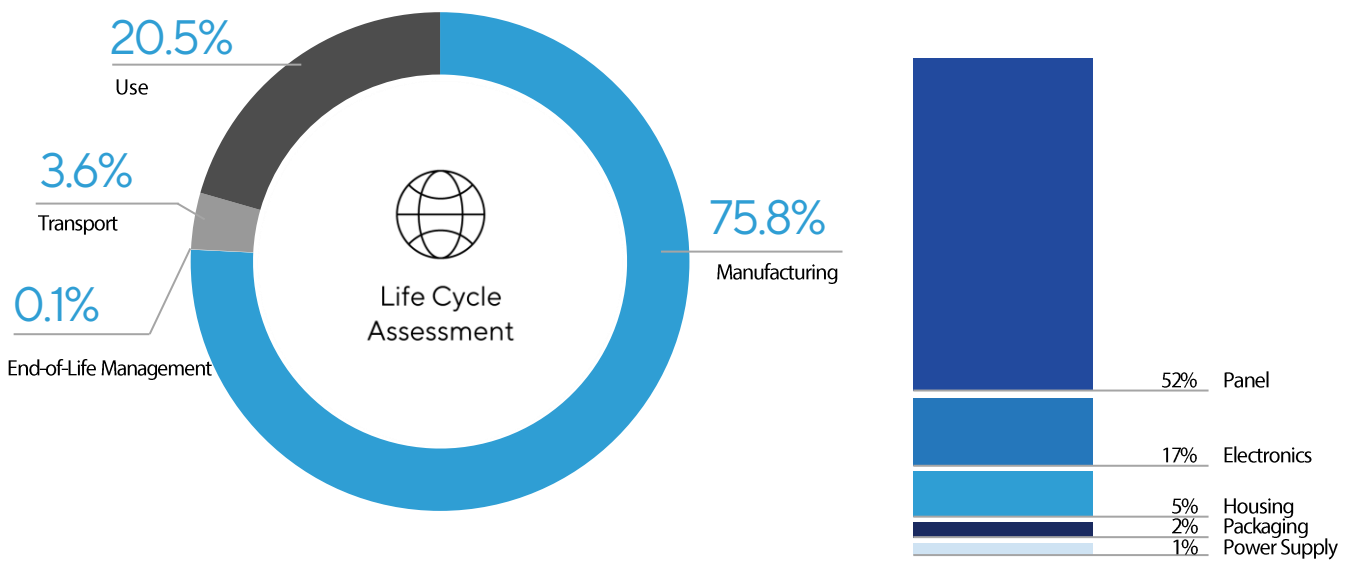

WHAT WE PRESENT

There are many variety factors including the device configuration influence the result of product carbon footprint. ASUS show the 5th and 95th percentile value and the means GHG result included standard deviation of carbon footprint estimate to reflect that uncertainty. For this product, the show the 5th and 95th percentile of carbon footprint estimate, 324 Kg CO₂e and 1273 Kg CO₂e, and that estimate has a mean of 631 Kg CO₂e and standard deviation of 143 Kg CO₂e.

This product's estimated carbon footprint by Lifecycle:

About the data

Methodology

Estimated emissions are calculated using PAIA Notebook Tool Version 1.4.0, copyright by the ICT Benchmarkgin collaboration including the Massachusetts Institute of Technology's Material Systems Laboratory and partners. Results shownn here are subject to changed as the tool is updated.

Modular design:

90% materials and parts are easy to recycle and reuse in waste treatment plants

To see more
ASUS' sustainability effort